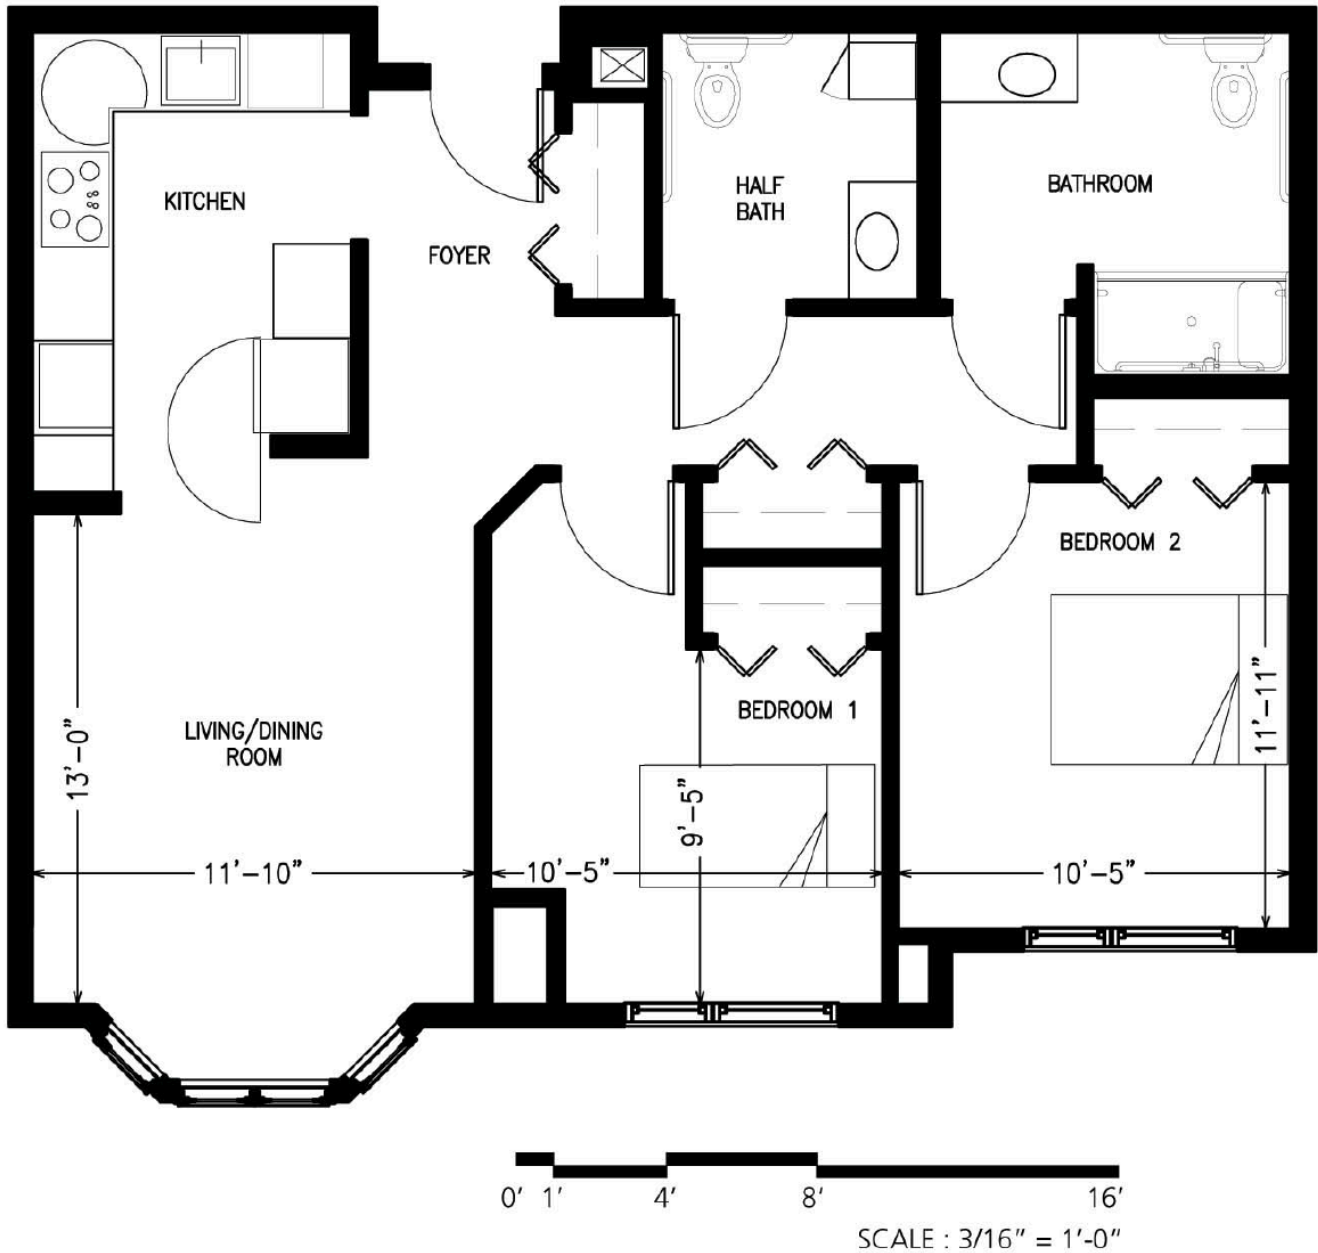

SHILLMAN HOUSE

on the Harry and Jeanette Weinberg Campus

A JCHE Independent Living Community for Seniors

UNIT TYPE E2
860 SF/2 BD/1.5 BATH

JCHE
JEWISH COMMUNITY
HOUSING FOR THE ELDERLY